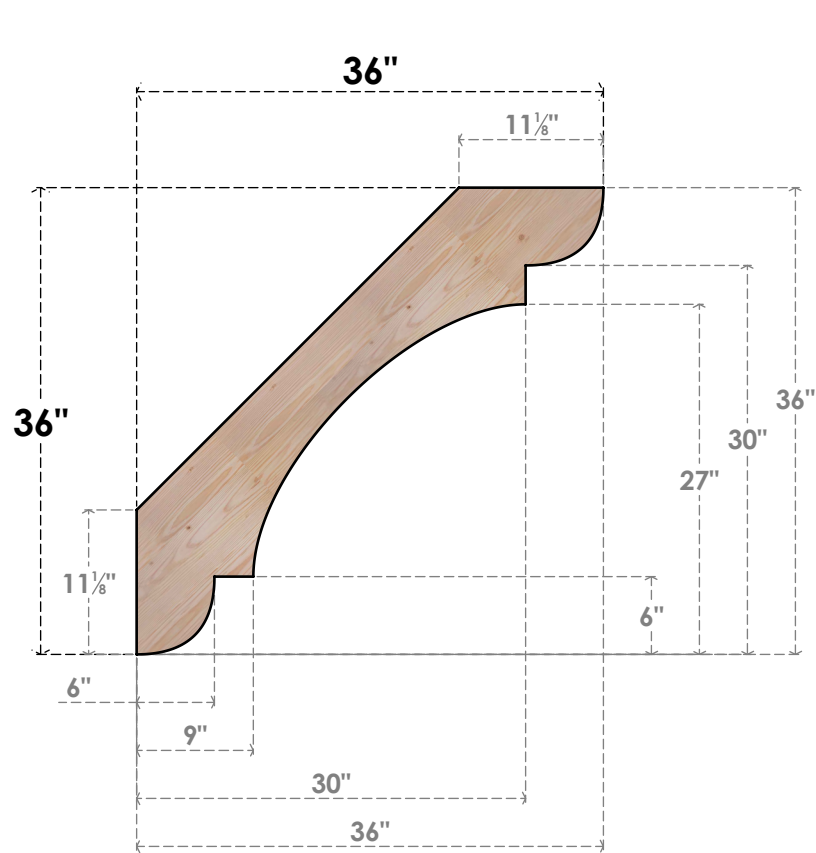

# BRC04X36X36OLY00SDF

3 1/2"W X 36"D X 36"H OLYMPIC SMOOTH BRACE, DOUGLAS FIR

**SIDE**

**FRONT**

EKENA MILLWORK  
 2300 WEST MAIN ST.  
 CLARKSVILLE, TX 75426  
 TOLL FREE: 866-607-0453  
 WWW.EKENAMILLWORK.COM

**NOTES**

1. INSTALLATION TO BE COMPLETED IN ACCORDANCE WITH MANUFACTURER'S SPECIFICATIONS.
2. DRAWING MAY NOT BE TO SCALE
3. THIS DRAWING IS INTENDED FOR DESIGN AND PLANNING PURPOSES ONLY.
4. ALL INFORMATION CONTAINED HEREIN WAS CURRENT AT THE TIME OF DEVELOPMENT BUT MUST BE REVIEWED AND APPROVED BY THE PRODUCT MANUFACTURER TO BE CONSIDERED ACCURATE.
5. PRODUCTS ARE NOT KILN DRIED. THIS ITEM IS UNIQUE AND WILL CONTAIN THE NATURAL VARIATIONS THAT THE WOOD SPECIES OFFERS. THIS MAY RESULT IN VARIATIONS UP TO 1/4"