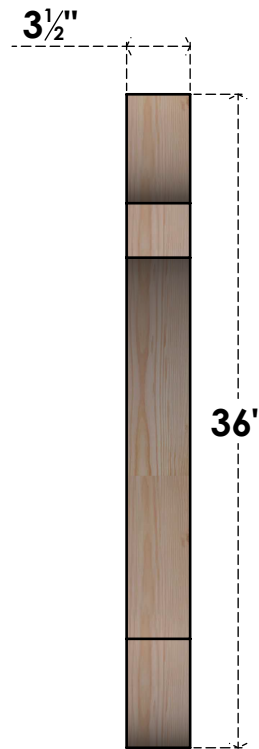

# BRC04X36X36OLY00SDF

3 1/2"W X 36"D X 36"H OLYMPIC SMOOTH BRACE, DOUGLAS FIR

**SIDE**

**FRONT**

EKENA MILLWORK  
 2300 WEST MAIN ST.  
 CLARKSVILLE, TX 75426  
 TOLL FREE: 866-607-0453  
 WWW.EKENAMILLWORK.COM

**NOTES**

1. INSTALLATION TO BE COMPLETED IN ACCORDANCE WITH MANUFACTURER'S SPECIFICATIONS.
2. DRAWING MAY NOT BE TO SCALE
3. THIS DRAWING IS INTENDED FOR DESIGN AND PLANNING PURPOSES ONLY.
4. ALL INFORMATION CONTAINED HEREIN WAS CURRENT AT THE TIME OF DEVELOPMENT BUT MUST BE REVIEWED AND APPROVED BY THE PRODUCT MANUFACTURER TO BE CONSIDERED ACCURATE.
5. PRODUCTS ARE NOT KILN DRIED. THIS ITEM IS UNIQUE AND WILL CONTAIN THE NATURAL VARIATIONS THAT THE WOOD SPECIES OFFERS. THIS MAY RESULT IN VARIATIONS UP TO 1/4"